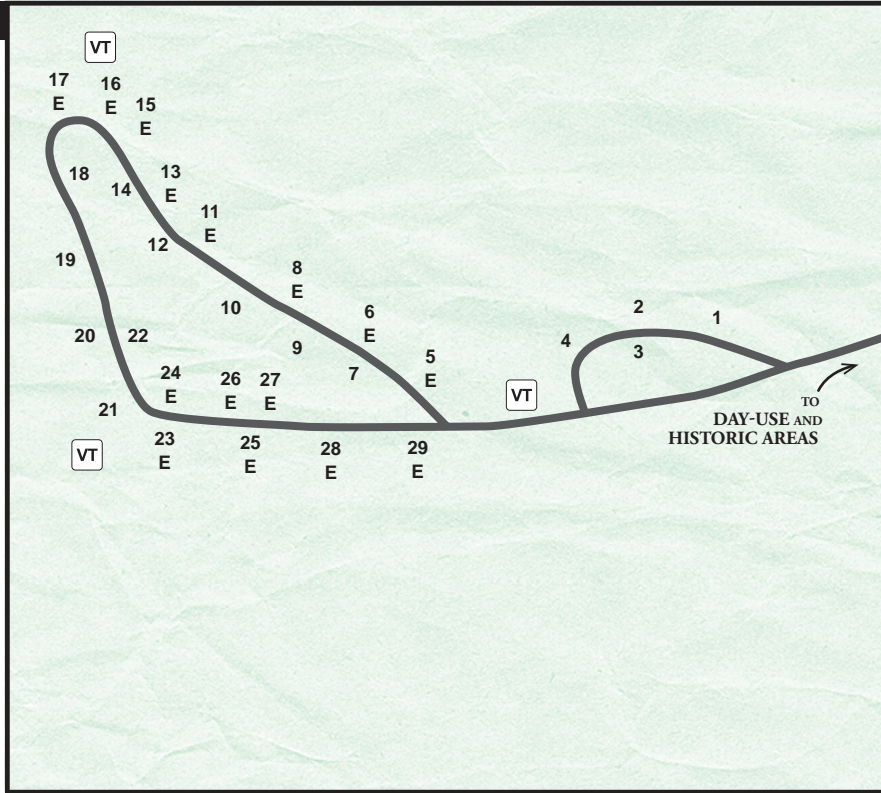

BATTLE OF ATHENS STATE HISTORIC SITE Campground

LEGEND

- # basic site
- E electric site
- VT vault toilet

12/16